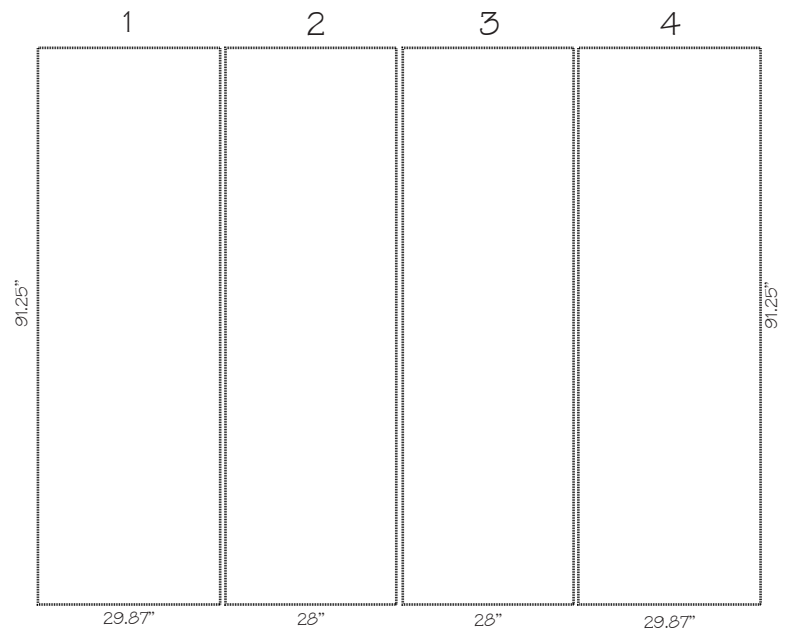

lexan® digital graphic template

Panel #	Panel Size
1	29.87" x 91.25"h
2	28" x 91.25"h
3	28" x 91.25"h
4	29.87" x 91.25"h

Place magnetic strips around all four sides of the panel.
(Inset magnetic strip about 1/8")