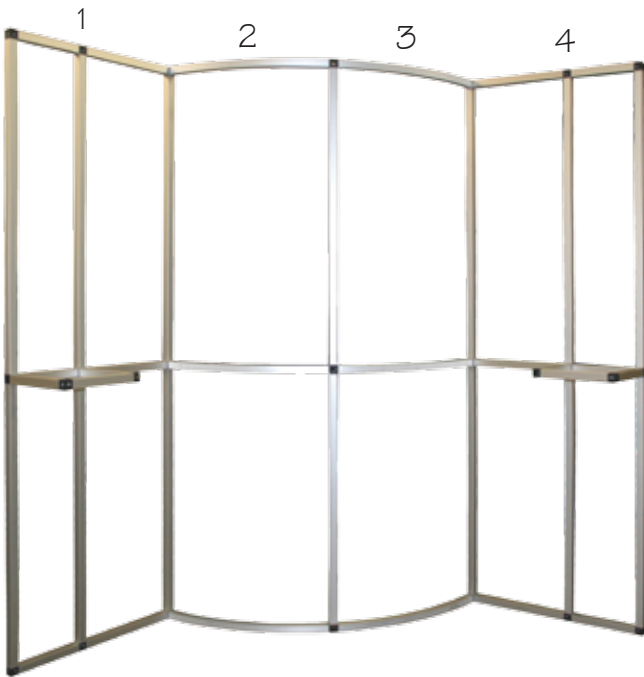

lexan® digital graphic template

Panel #	Panel Size
1	29.87" x 91.25"h
2	28" x 91.25"h
3	28" x 91.25"h
4	29.87" x 91.25"h

Place magnetic strips around all four sides of the panel.
(Inset magnetic strip about 1/8")