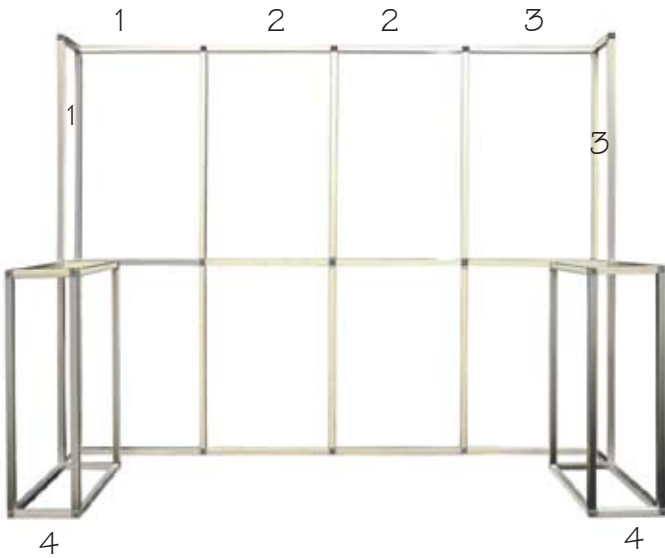

graphic fabric™ template

Panel #	Panel Size
1	40.5" x 91.25"h
2	56.5" x 91.25"h
3	40.5" x 91.25"h
4	85.5" x 43.25"h